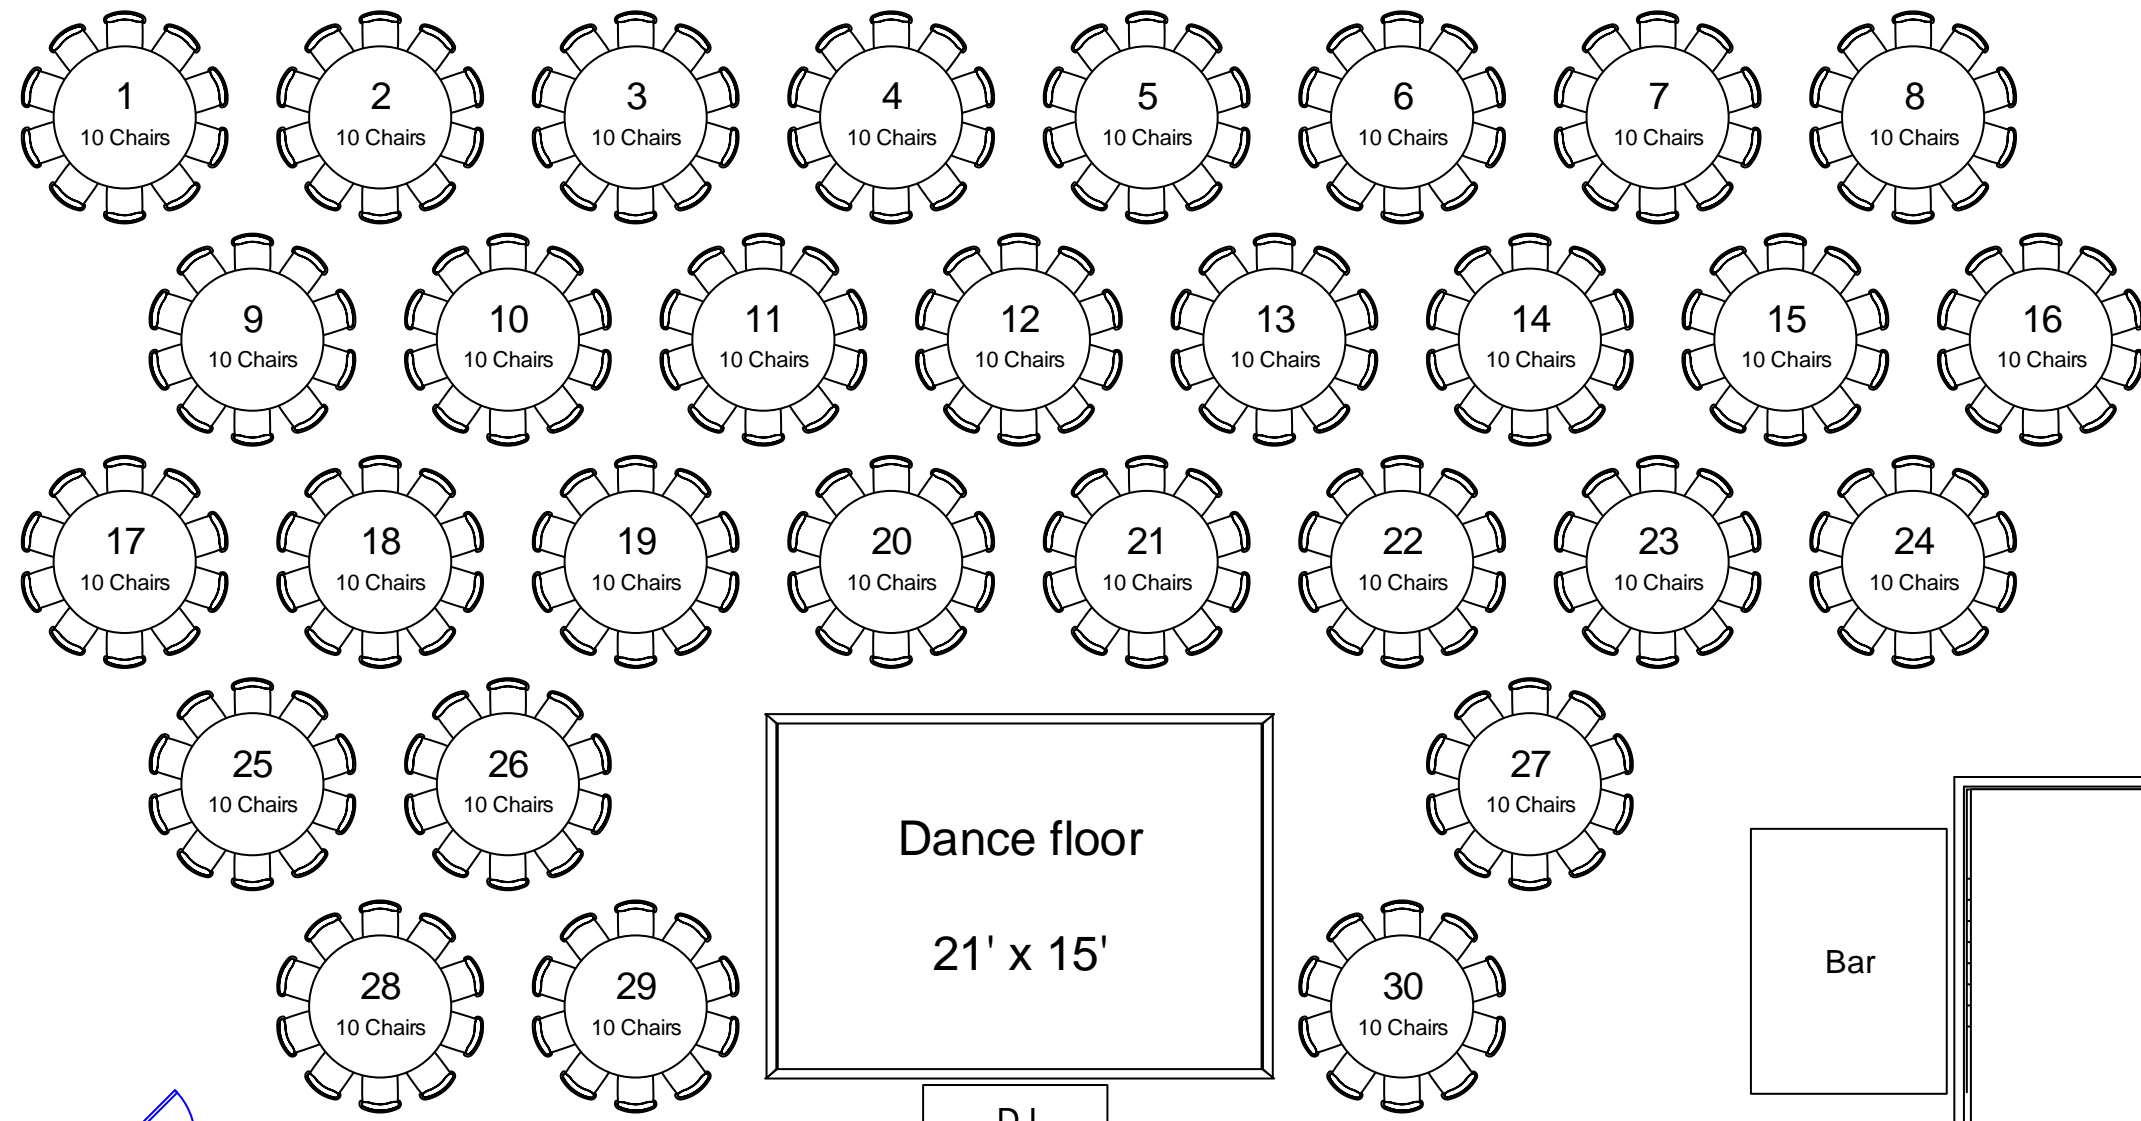

Private Patio Space
Overlooking the Golf Course

Gifts

Dance floor

21' x 15'

Bar

DJ

Place
Cards